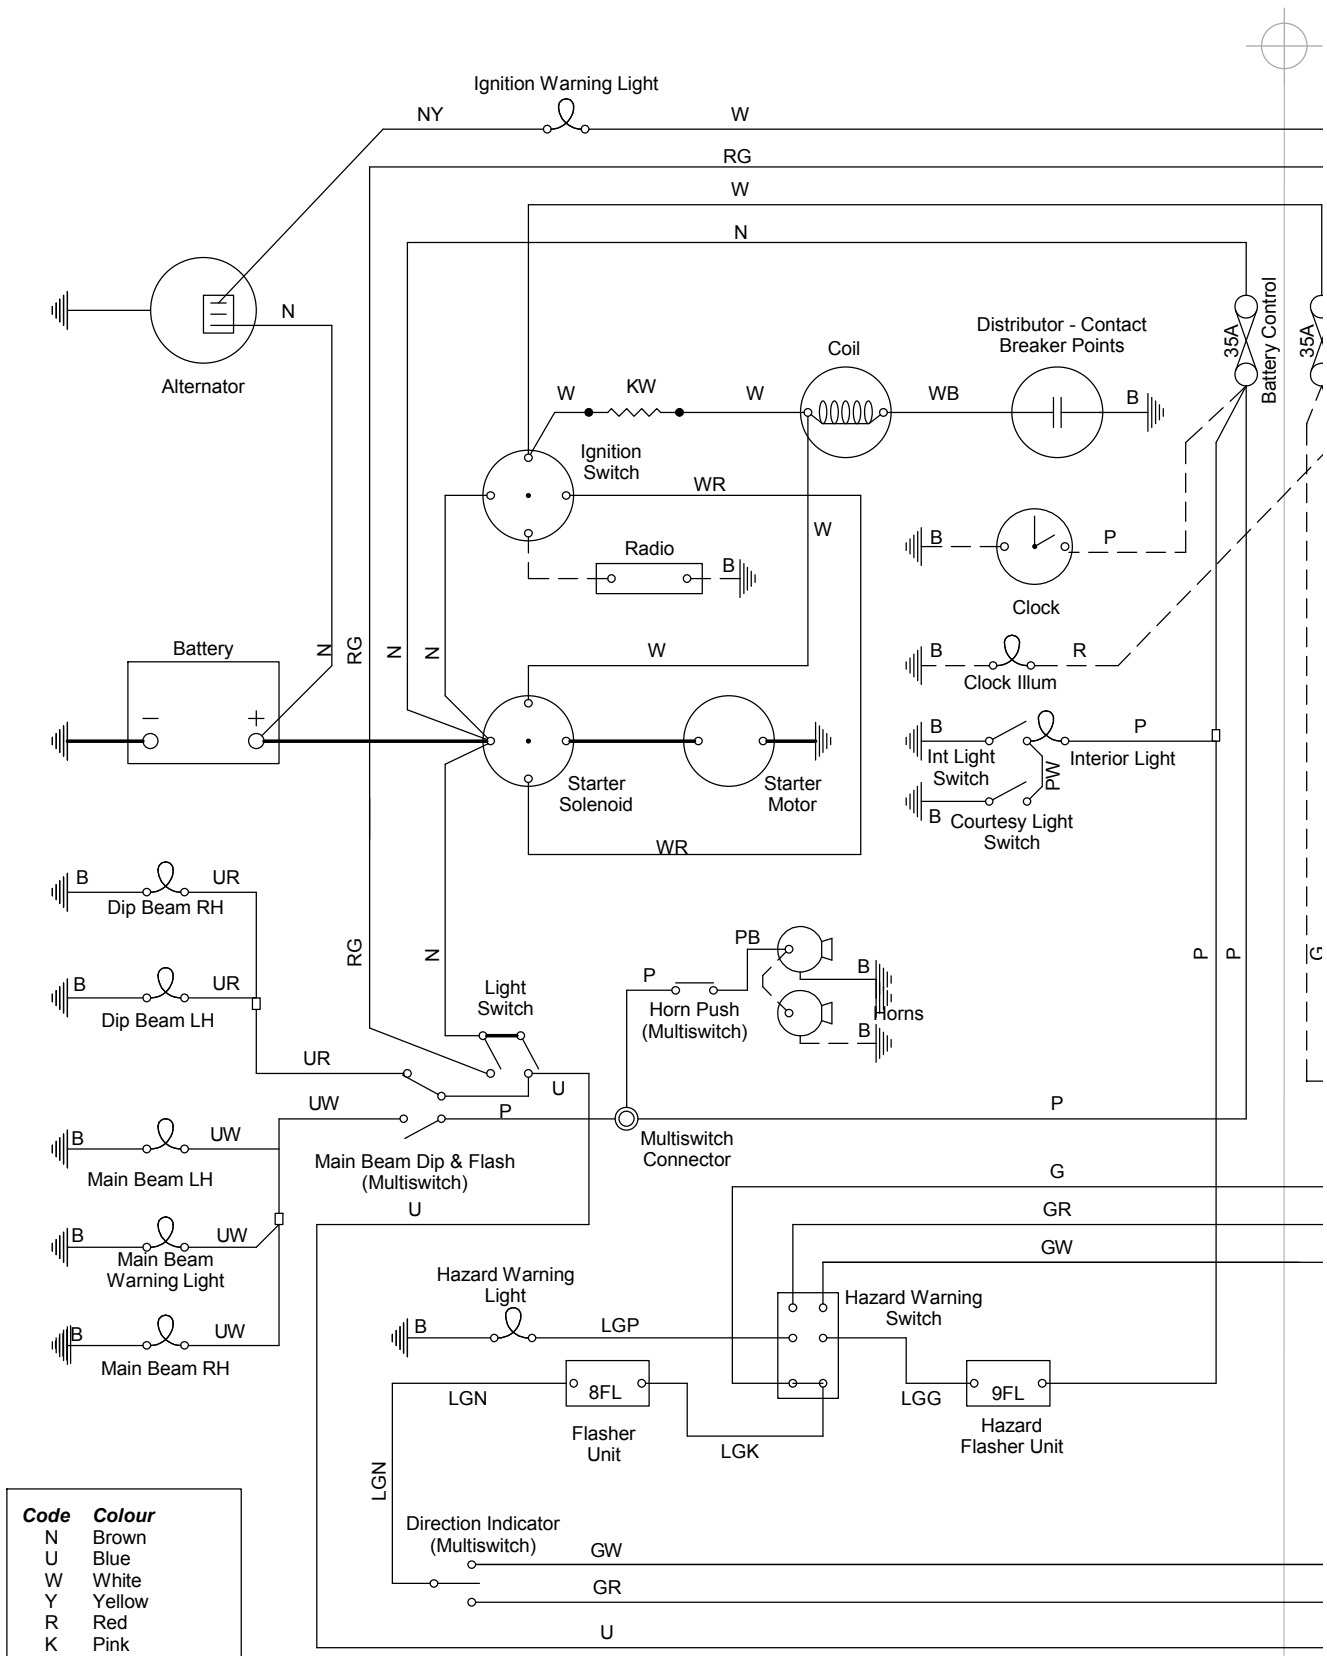

## Instructions

- Print pages at A4 (set scaling to 100%)
1. Trim one page along line.
  2. Stick trimmed page onto other page, lining up marks.

Code	Colour
N	Brown
U	Blue
W	White
Y	Yellow
R	Red
K	Pink
P	Purple
B	Black
O	Orange
S	Slate
G	Green
LG	Light Green
KW	Resistive Cable

Key			
SE or Opt Extra			

Reliant Fox Wiring Diagram