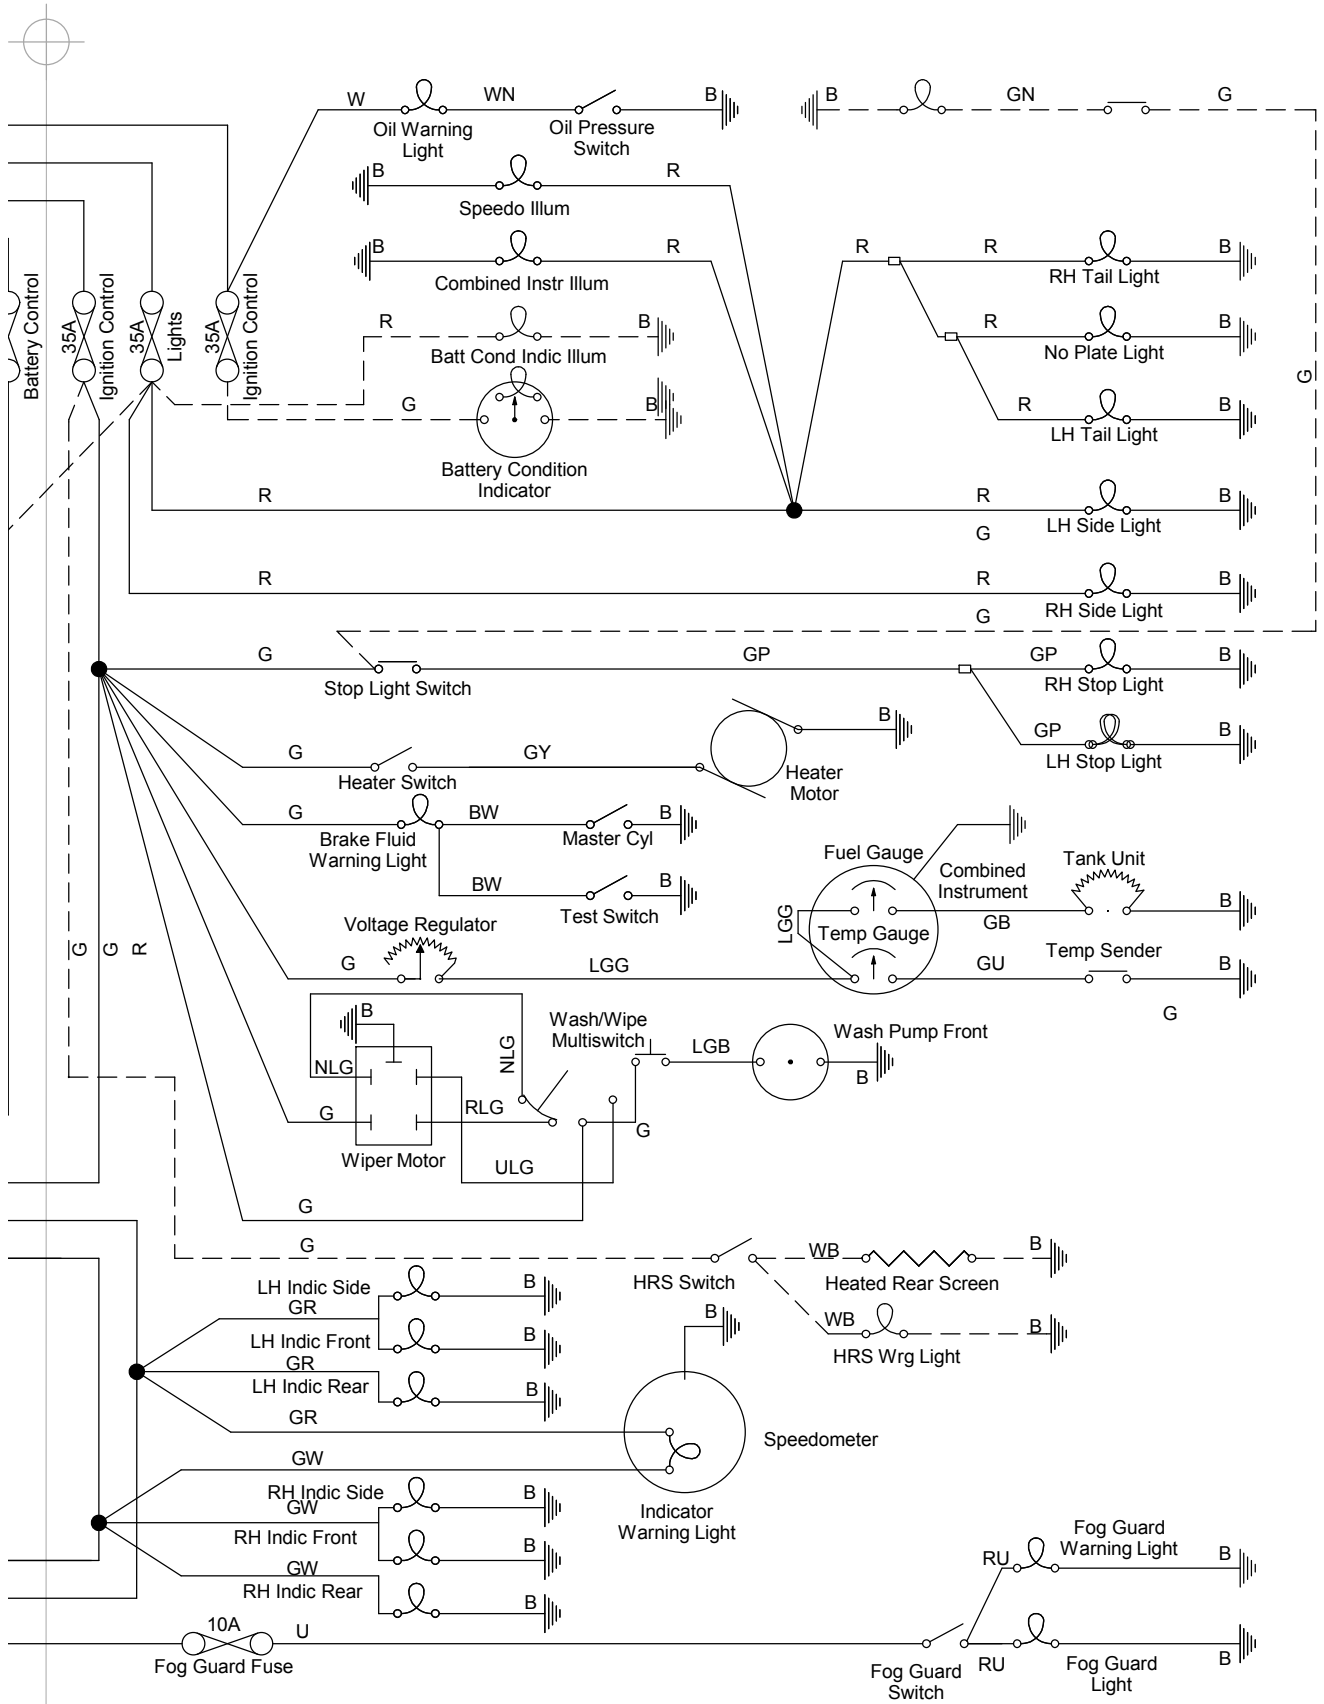

## Instructions

- Print pages at A4 (set scaling to 100%)
1. Trim one page along line.
  2. Stick trimmed page onto other page, lining up marks.

Code	Colour
N	Brown
U	Blue
W	White
Y	Yellow
R	Red
K	Pink
P	Purple
B	Black
O	Orange
S	Slate
G	Green
LG	Light Green
KW	Resistive Cable

Key			
SE or Opt Extra			

Reliant Fox Wiring Diagram